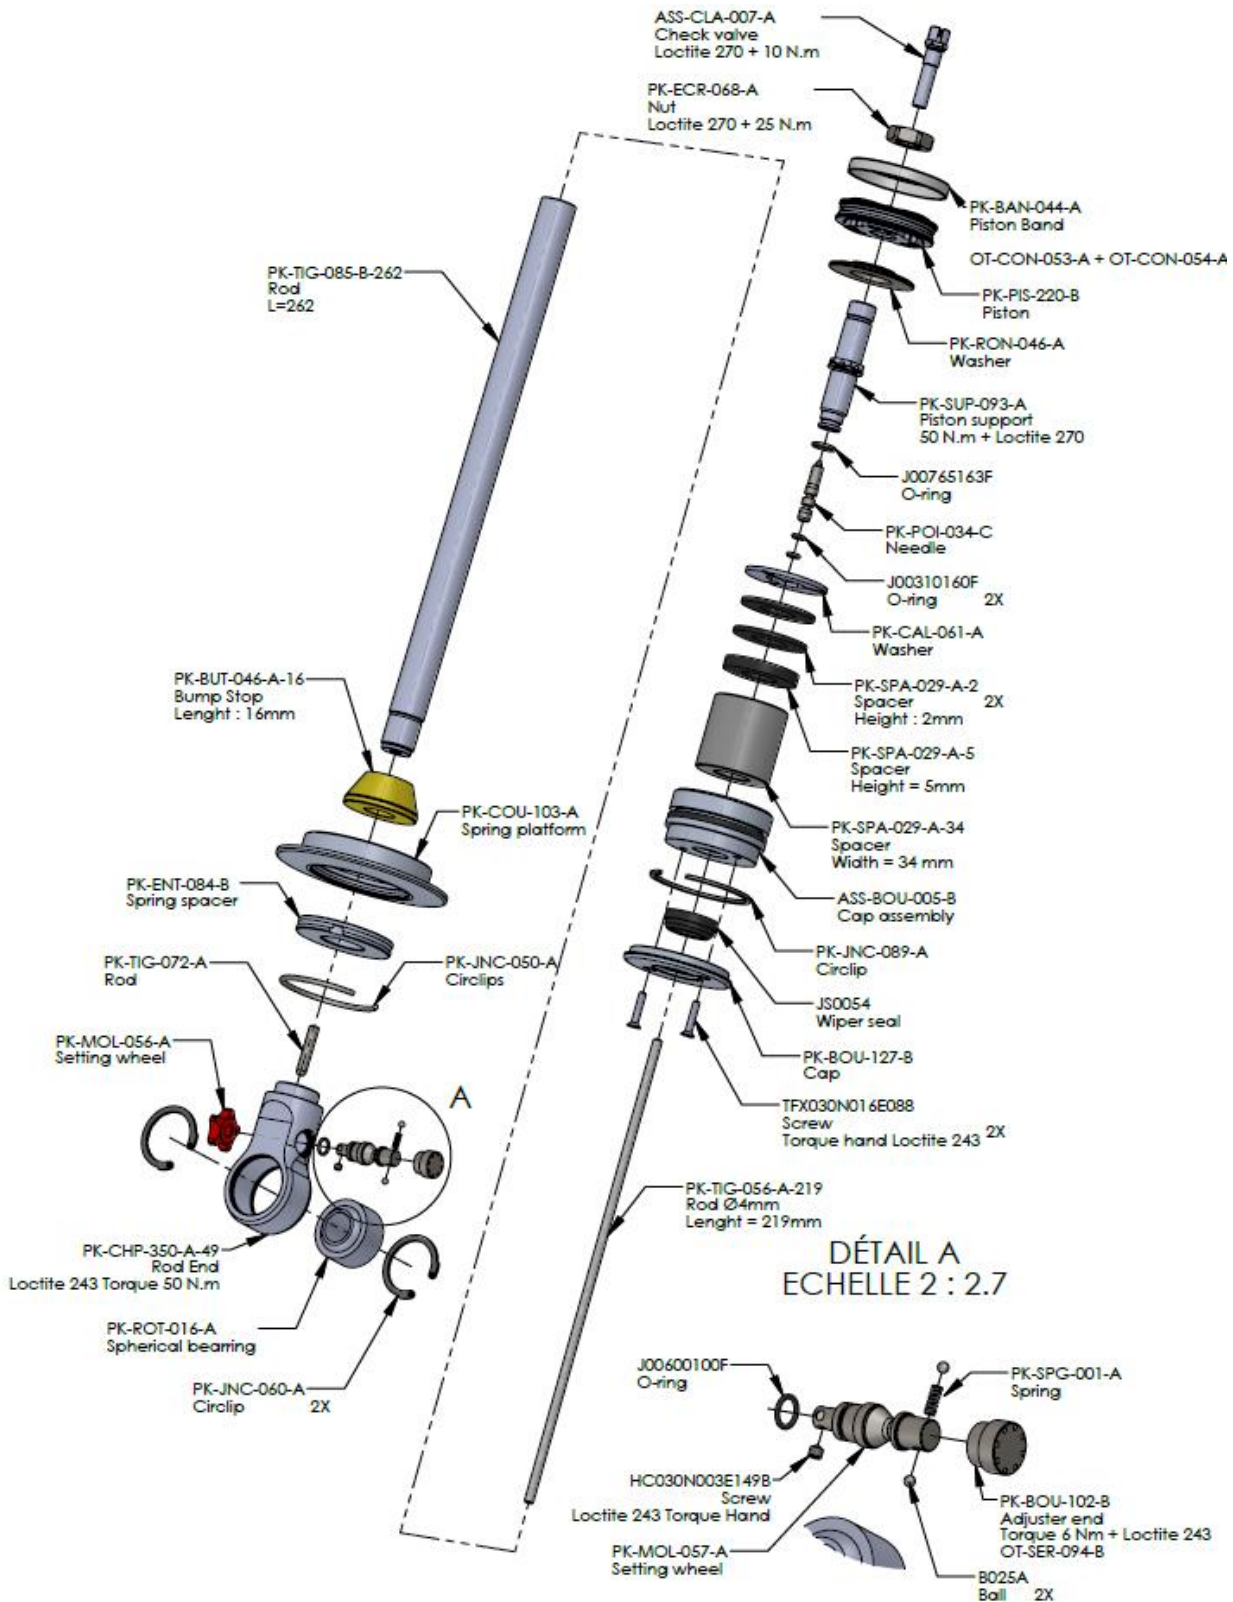

3. Rear Rod Assembly