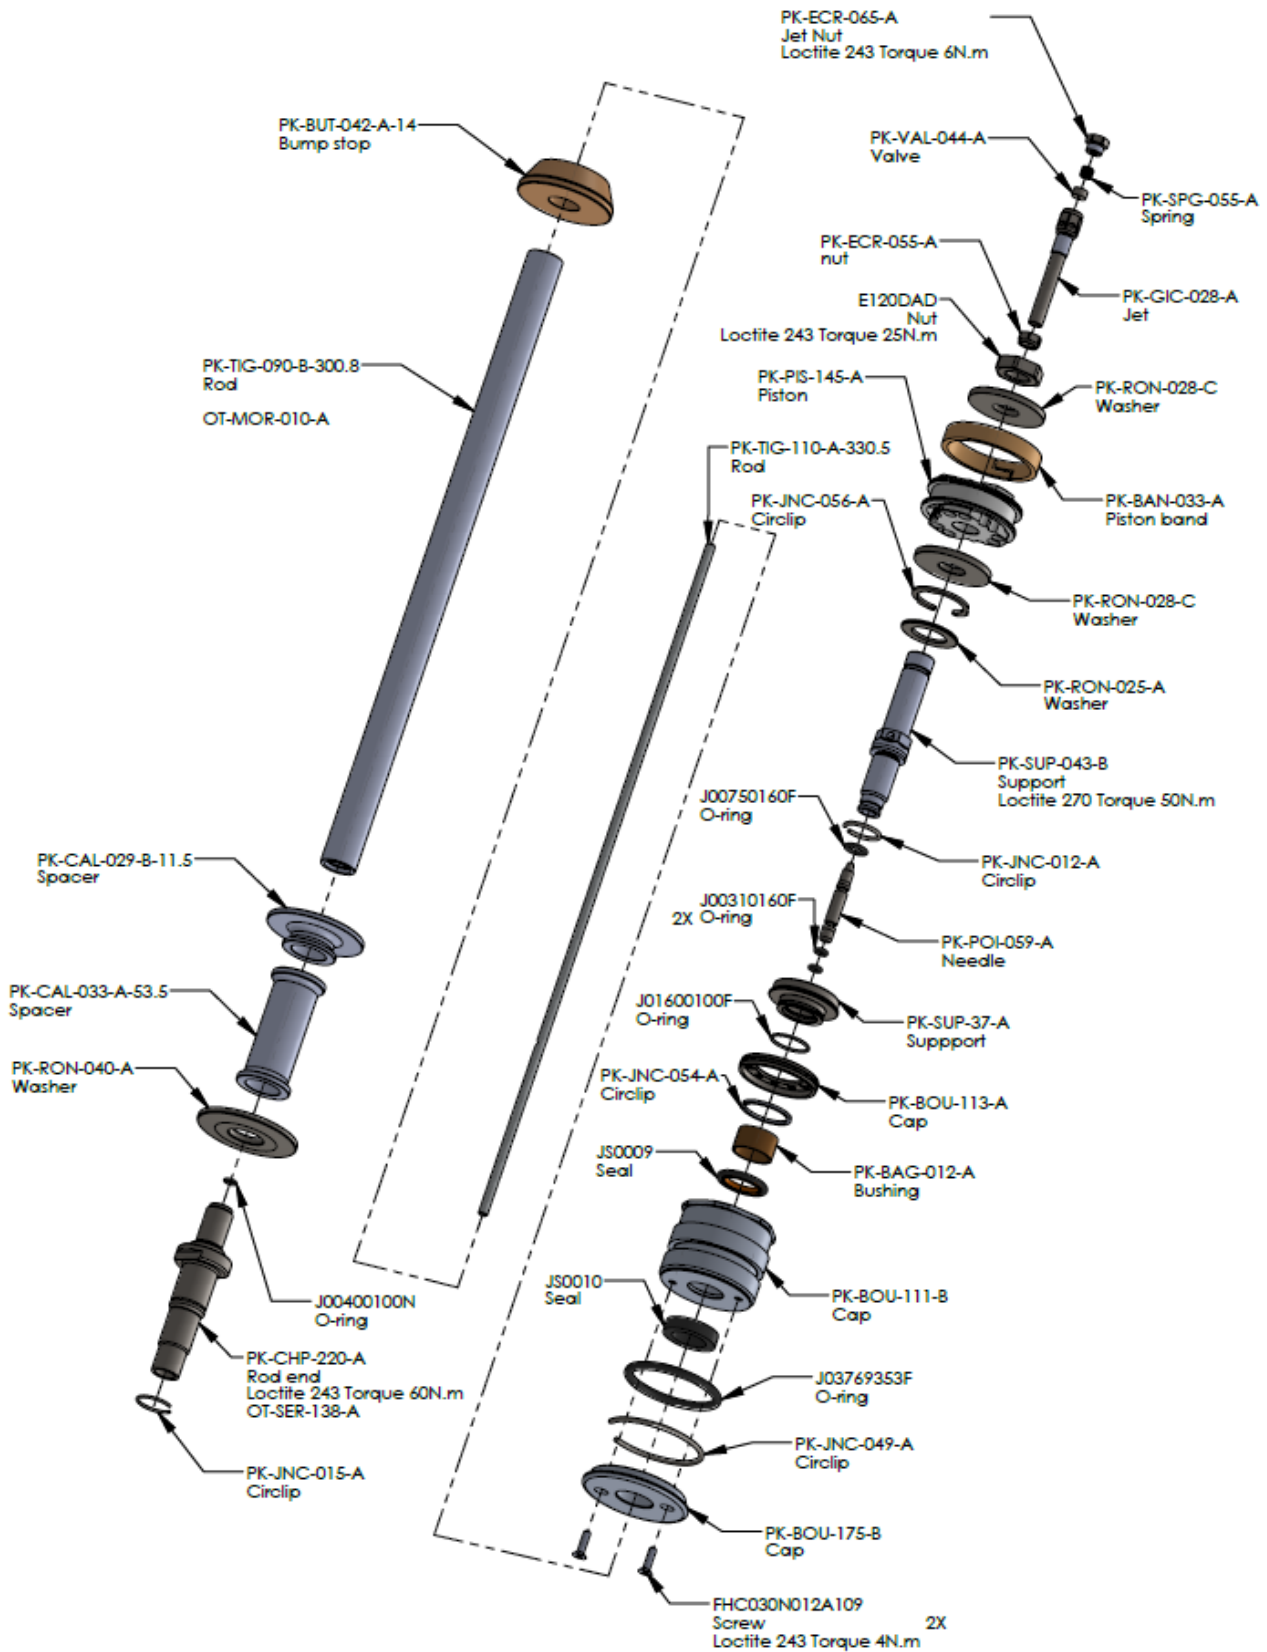

Porsche 911 Extreme

Front: AA-RDL-0087-7

Rear: AA-RDL-0087-8

[PL]-PKM-PORSCHE-911-EXTREME

14/11/2024

Table of contents

Chapt I :	Front Damper	3
1.	Recap	3
2.	Front Tube Assembly	4
3.	Front Rod Assembly	5
4.	Front Strut Assembly	6
Chapt II :	Rear Damper.....	7
1.	Recap	7
2.	Rear Tube Assembly	8
3.	Rear Rod Assembly	9
Chapt III :	Subset	10
1.	ASS-MOD-002-E	10
2.	ASS-BOU-005-B	11
3.	ASS-CLA-007-A	12
4.	ASS-BON-002-B	13
Chapt IV :	Other	14
1.	Tools	14
2.	Valving	14
Chapt V :	Versioning.....	14
Chapt VI :	Notes	15

Chapt I: Front Damper

1. Recap

2. Front Tube Assembly

3. Front Rod Assembly

4. Front Strut Assembly

Chapt II: Rear Damper

1. Recap

2. Rear Tube Assembly

Product	Part No
TOOL	OT-SER-206-A
TOOL	OT-ASB-067-A
TOOL	OT-SER-102-A
TOOL	OT-SER-198-B
TOOL	OT-MOR-002-A
TOOL	OT-SER-150-A
TOOL	OT-MOR-010-A
TOOL	OT-ASB-045-A
OIL	PK-OIL-001-A
GAS	NITROGEN

2. Valving

Product	Part No	Datas
GAS	NITROGEN	Pressure = ???
SPRING	PK-SPG-038-XXX	XXX= ???