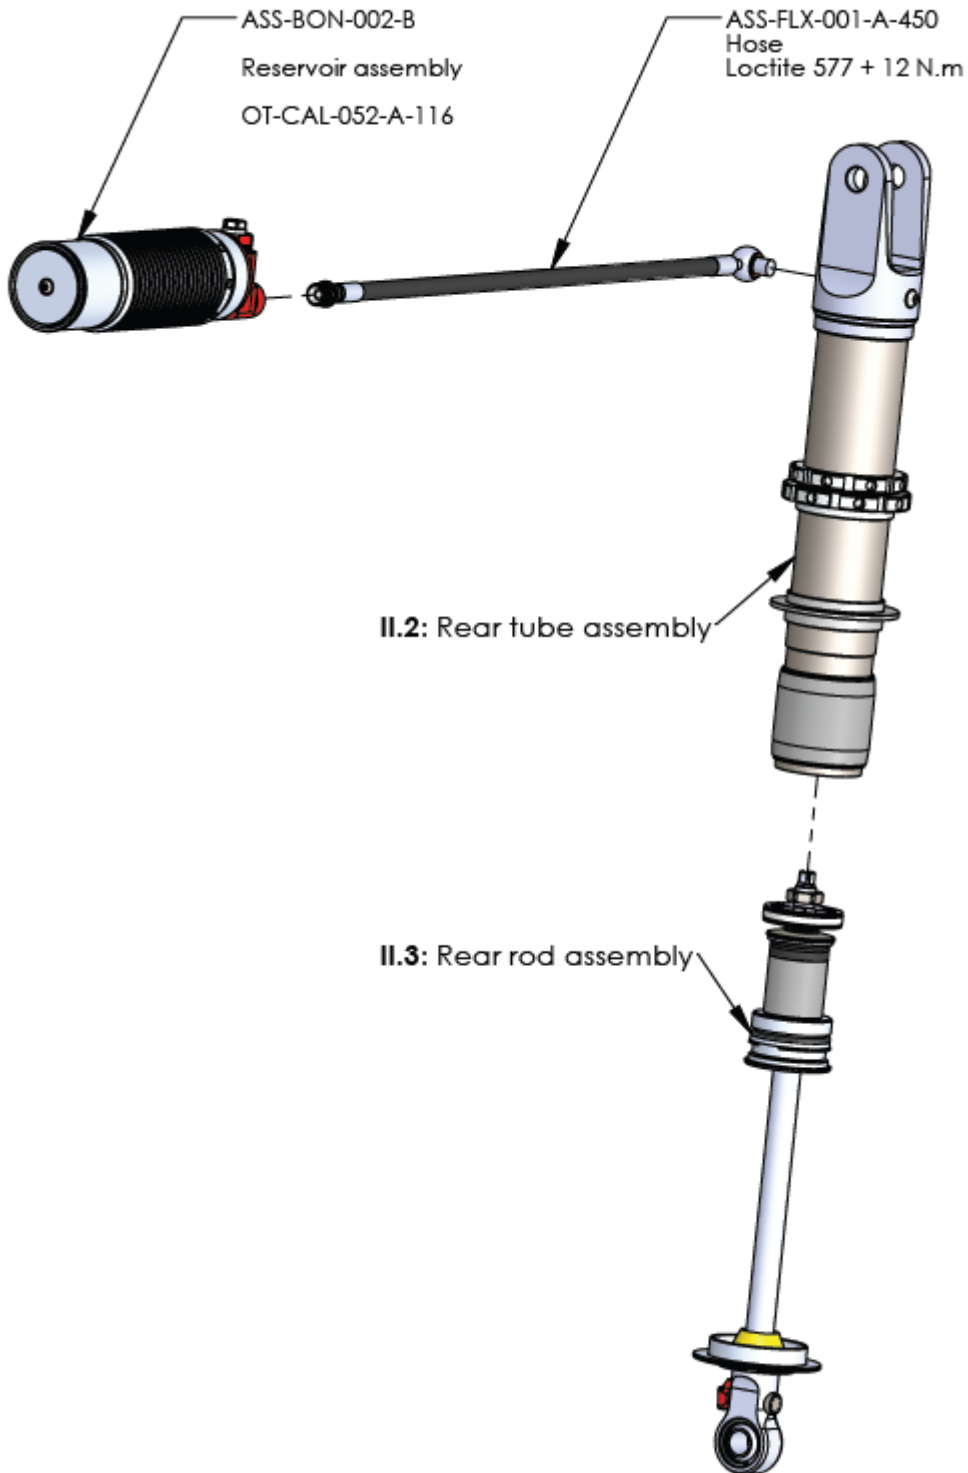

Chapt I: Front Damper

1. Recap

2. Front Tube Assembly

3. Front Rod Assembly

4. Front Strut Assembly

Chapt II: Rear Damper

1. Recap

2. Rear Tube Assembly

Product	Part No
TOOL	OT-SER-206-A
TOOL	OT-ASB-067-A
TOOL	OT-SER-102-A
TOOL	OT-SER-198-B
TOOL	OT-MOR-002-A
TOOL	OT-SER-150-A
TOOL	OT-MOR-010-A
TOOL	OT-ASB-045-A
OIL	PK-OIL-001-A
GAS	NITROGEN

2. Valving

Product	Part No	Datas
GAS	NITROGEN	Pressure = ???
SPRING	PK-SPG-038-XXX	XXX= ???