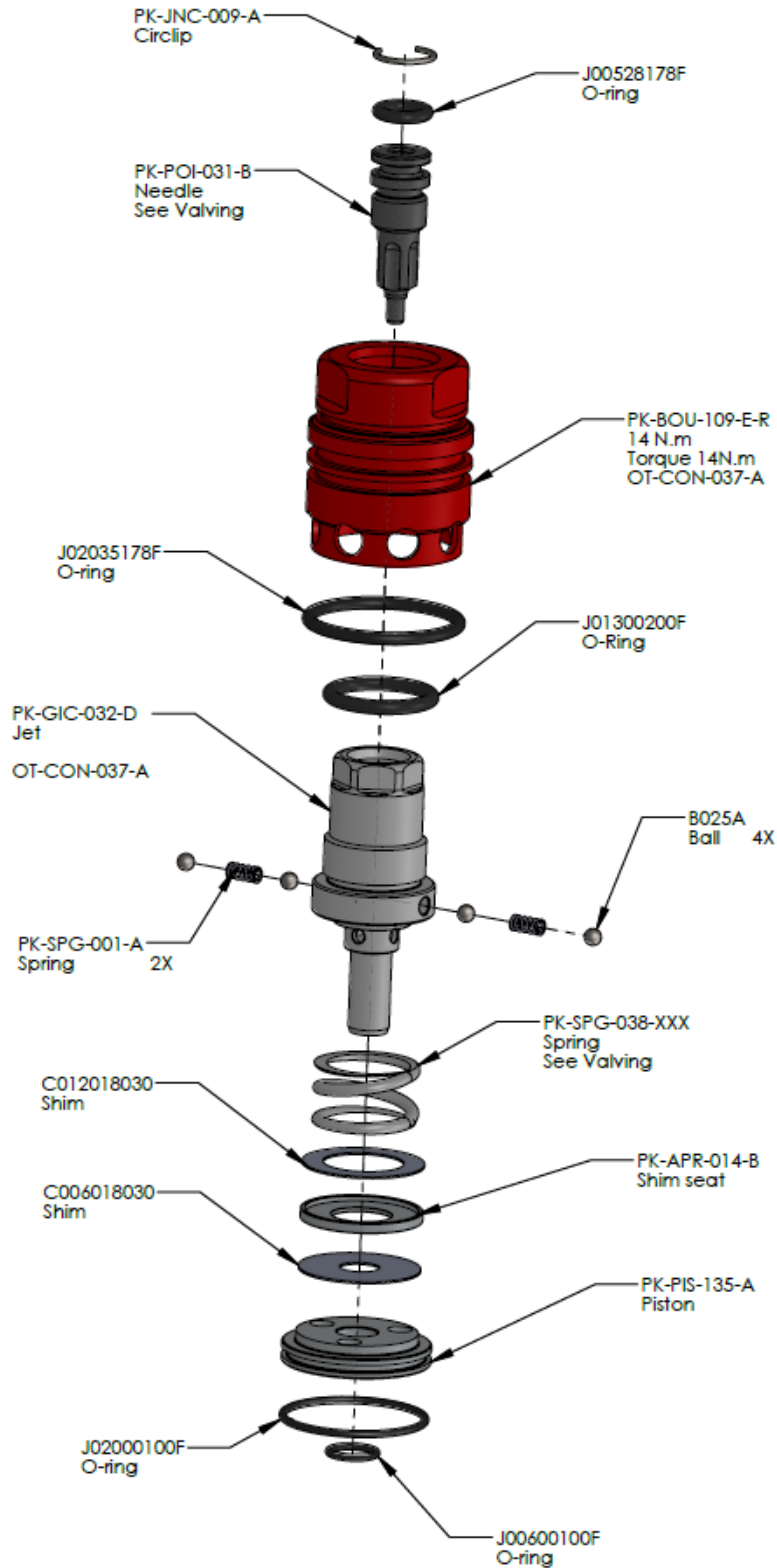

Porsche 911 Extreme

Front: AA-RDL-0087-7

Rear: AA-RDL-0087-8

[PL]-PKM-PORSCHE-911-EXTREME

14/11/2024

Table of contents

Chapt I :	Front Damper	3
1.	Recap	3
2.	Front Tube Assembly	4
3.	Front Rod Assembly	5
4.	Front Strut Assembly	6
Chapt II :	Rear Damper.....	7
1.	Recap	7
2.	Rear Tube Assembly	8
3.	Rear Rod Assembly	9
Chapt III :	Subset	10
1.	ASS-MOD-002-E	10
2.	ASS-BOU-005-B	11
3.	ASS-CLA-007-A	12
4.	ASS-BON-002-B	13
Chapt IV :	Other	14
1.	Tools	14
2.	Valving	14
Chapt V :	Versioning.....	14
Chapt VI :	Notes	15

Chapt I: Front Damper

1. Recap

2. Front Tube Assembly

3. Front Rod Assembly

4. Front Strut Assembly

Chapt II: Rear Damper

1. Recap

2. Rear Tube Assembly

3. Rear Rod Assembly

Chapt III : Subset

1. ASS-MOD-002-E

2. ASS-BOU-005-B

3. ASS-CLA-007-A

4. ASS-BON-002-B

Chapt IV : Other

1. Tools

Product	Part No
TOOL	OT-SER-206-A
TOOL	OT-ASB-067-A
TOOL	OT-SER-102-A
TOOL	OT-SER-198-B
TOOL	OT-MOR-002-A
TOOL	OT-SER-150-A
TOOL	OT-MOR-010-A
TOOL	OT-ASB-045-A
OIL	PK-OIL-001-A
GAS	NITROGEN

2. Valving

Product	Part No	Datas
GAS	NITROGEN	Pressure = ???
SPRING	PK-SPG-038-XXX	XXX= ???