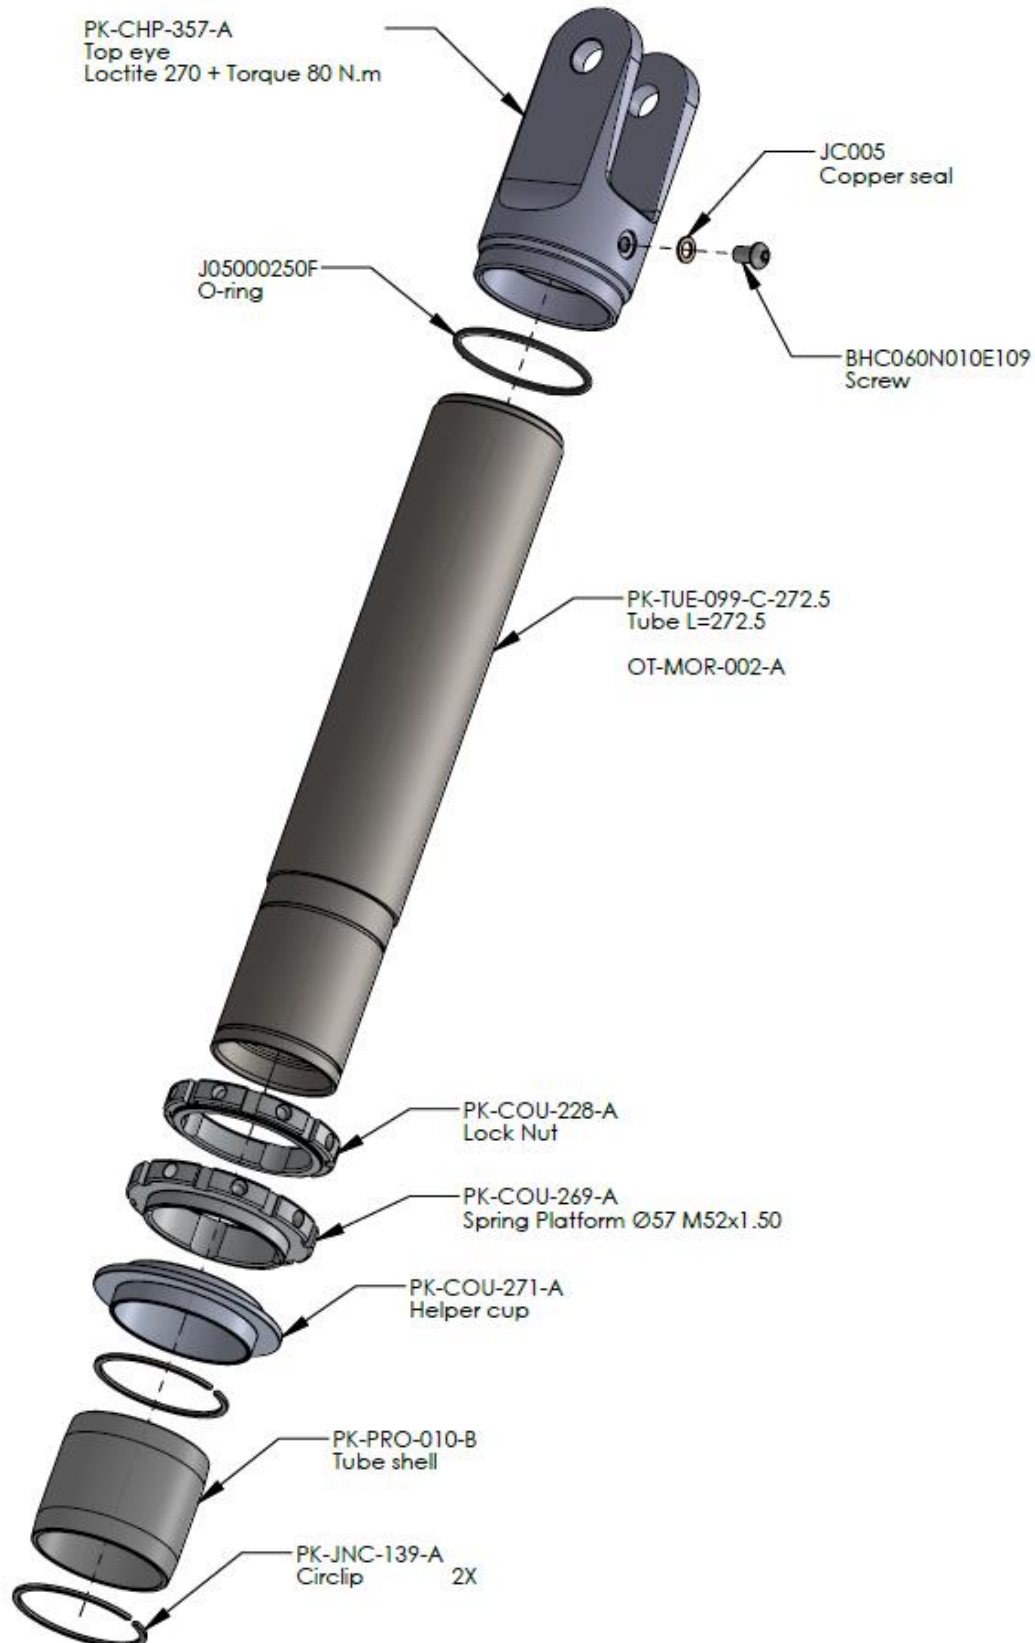

Porsche 911 Extreme

Front: AA-RDL-0087-7

Rear: AA-RDL-0087-8

[PL]-PKM-PORSCHE-911-EXTREME

14/11/2024

Table of contents

Chapt I :	Front Damper	3
1.	Recap	3
2.	Front Tube Assembly	4
3.	Front Rod Assembly	5
4.	Front Strut Assembly	6
Chapt II :	Rear Damper.....	7
1.	Recap	7
2.	Rear Tube Assembly	8
3.	Rear Rod Assembly	9
Chapt III :	Subset	10
1.	ASS-MOD-002-E	10
2.	ASS-BOU-005-B	11
3.	ASS-CLA-007-A	12
4.	ASS-BON-002-B	13
Chapt IV :	Other	14
1.	Tools	14
2.	Valving	14
Chapt V :	Versioning.....	14
Chapt VI :	Notes	15

Chapt I: Front Damper

1. Recap

2. Front Tube Assembly

3. Front Rod Assembly

4. Front Strut Assembly

Chapt II: Rear Damper

1. Recap

2. Rear Tube Assembly

Product	Part No
TOOL	OT-SER-206-A
TOOL	OT-ASB-067-A
TOOL	OT-SER-102-A
TOOL	OT-SER-198-B
TOOL	OT-MOR-002-A
TOOL	OT-SER-150-A
TOOL	OT-MOR-010-A
TOOL	OT-ASB-045-A
OIL	PK-OIL-001-A
GAS	NITROGEN

2. Valving

Product	Part No	Datas
GAS	NITROGEN	Pressure = ???
SPRING	PK-SPG-038-XXX	XXX= ???