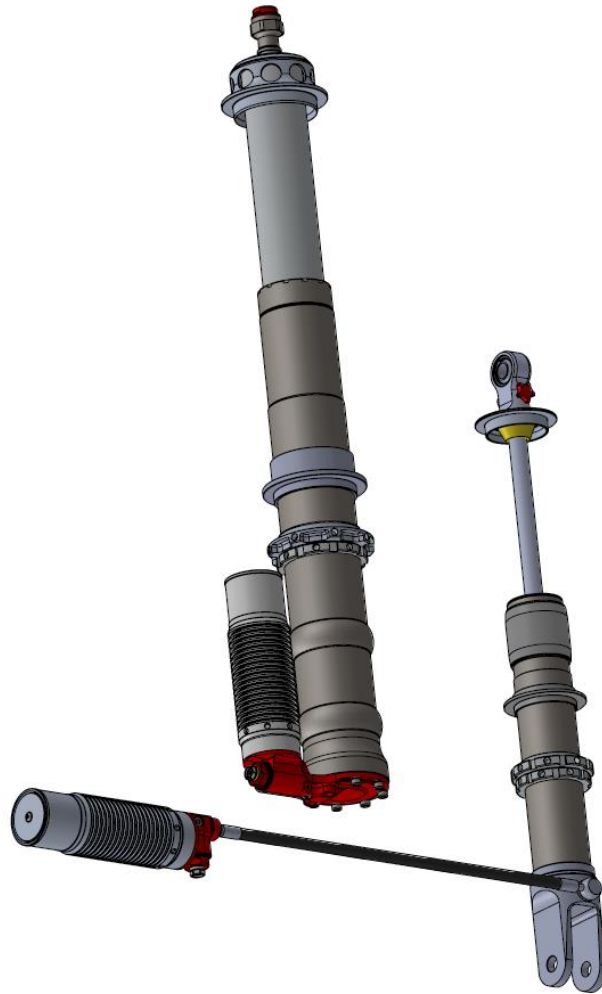

Porsche 911 Extreme

Front: AA-RDL-0087-7

Rear: AA-RDL-0087-8

[PL]-PKM-PORSCHE-911-EXTREME

14/11/2024

Table of contents

Chapt I :	Front Damper	3
1.	Recap	3
2.	Front Tube Assembly	4
3.	Front Rod Assembly	5
4.	Front Strut Assembly	6
Chapt II :	Rear Damper.....	7
1.	Recap	7
2.	Rear Tube Assembly	8
3.	Rear Rod Assembly	9
Chapt III :	Subset	10
1.	ASS-MOD-002-E	10
2.	ASS-BOU-005-B	11
3.	ASS-CLA-007-A	12
4.	ASS-BON-002-B	13
Chapt IV :	Other	14
1.	Tools	14
2.	Valving	14
Chapt V :	Versioning.....	14
Chapt VI :	Notes	15

Chapt I: Front Damper

1. Recap

2. Front Tube Assembly

3. Front Rod Assembly

4. Front Strut Assembly

Chapt II: Rear Damper

1. Recap

2. Rear Tube Assembly

Product	Part No
TOOL	OT-SER-206-A
TOOL	OT-ASB-067-A
TOOL	OT-SER-102-A
TOOL	OT-SER-198-B
TOOL	OT-MOR-002-A
TOOL	OT-SER-150-A
TOOL	OT-MOR-010-A
TOOL	OT-ASB-045-A
OIL	PK-OIL-001-A
GAS	NITROGEN

2. Valving

Product	Part No	Datas
GAS	NITROGEN	Pressure = ???
SPRING	PK-SPG-038-XXX	XXX= ???