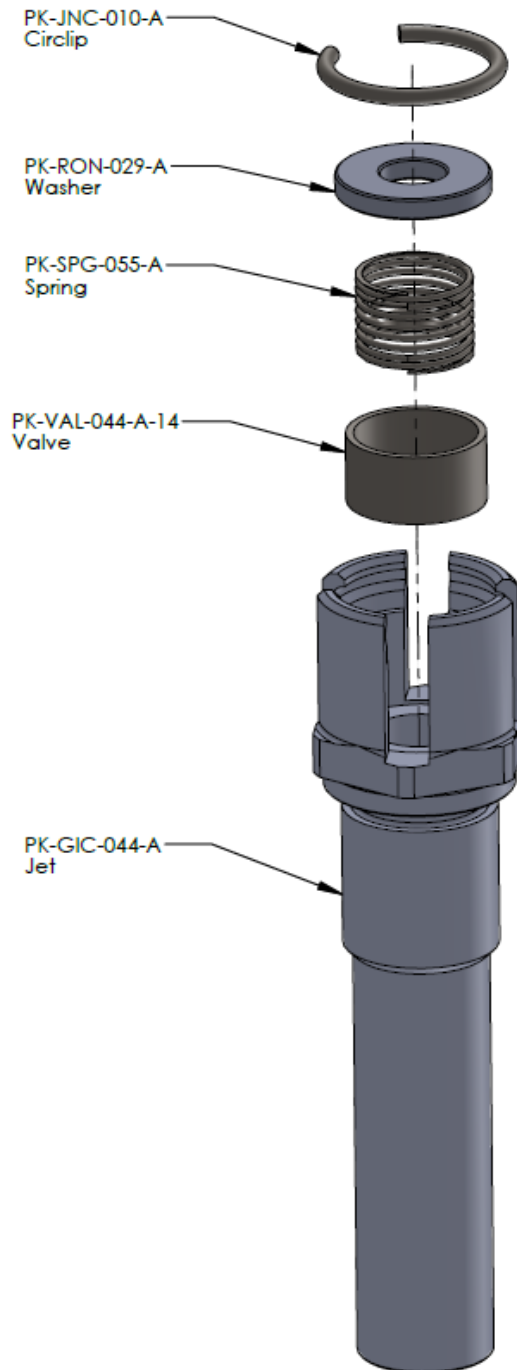

Chapt I: Front Damper

1. Recap

2. Front Tube Assembly

3. Front Rod Assembly

4. Front Strut Assembly

Chapt II: Rear Damper

1. Recap

2. Rear Tube Assembly

3. Rear Rod Assembly

Chapt III : Subset

1. ASS-MOD-002-E

2. ASS-BOU-005-B

3. ASS-CLA-007-A

4. ASS-BON-002-B

Chapt IV : Other

1. Tools

Product	Part No
TOOL	OT-SER-206-A
TOOL	OT-ASB-067-A
TOOL	OT-SER-102-A
TOOL	OT-SER-198-B
TOOL	OT-MOR-002-A
TOOL	OT-SER-150-A
TOOL	OT-MOR-010-A
TOOL	OT-ASB-045-A
OIL	PK-OIL-001-A
GAS	NITROGEN

2. Valving

Product	Part No	Datas
GAS	NITROGEN	Pressure = ???
SPRING	PK-SPG-038-XXX	XXX= ???