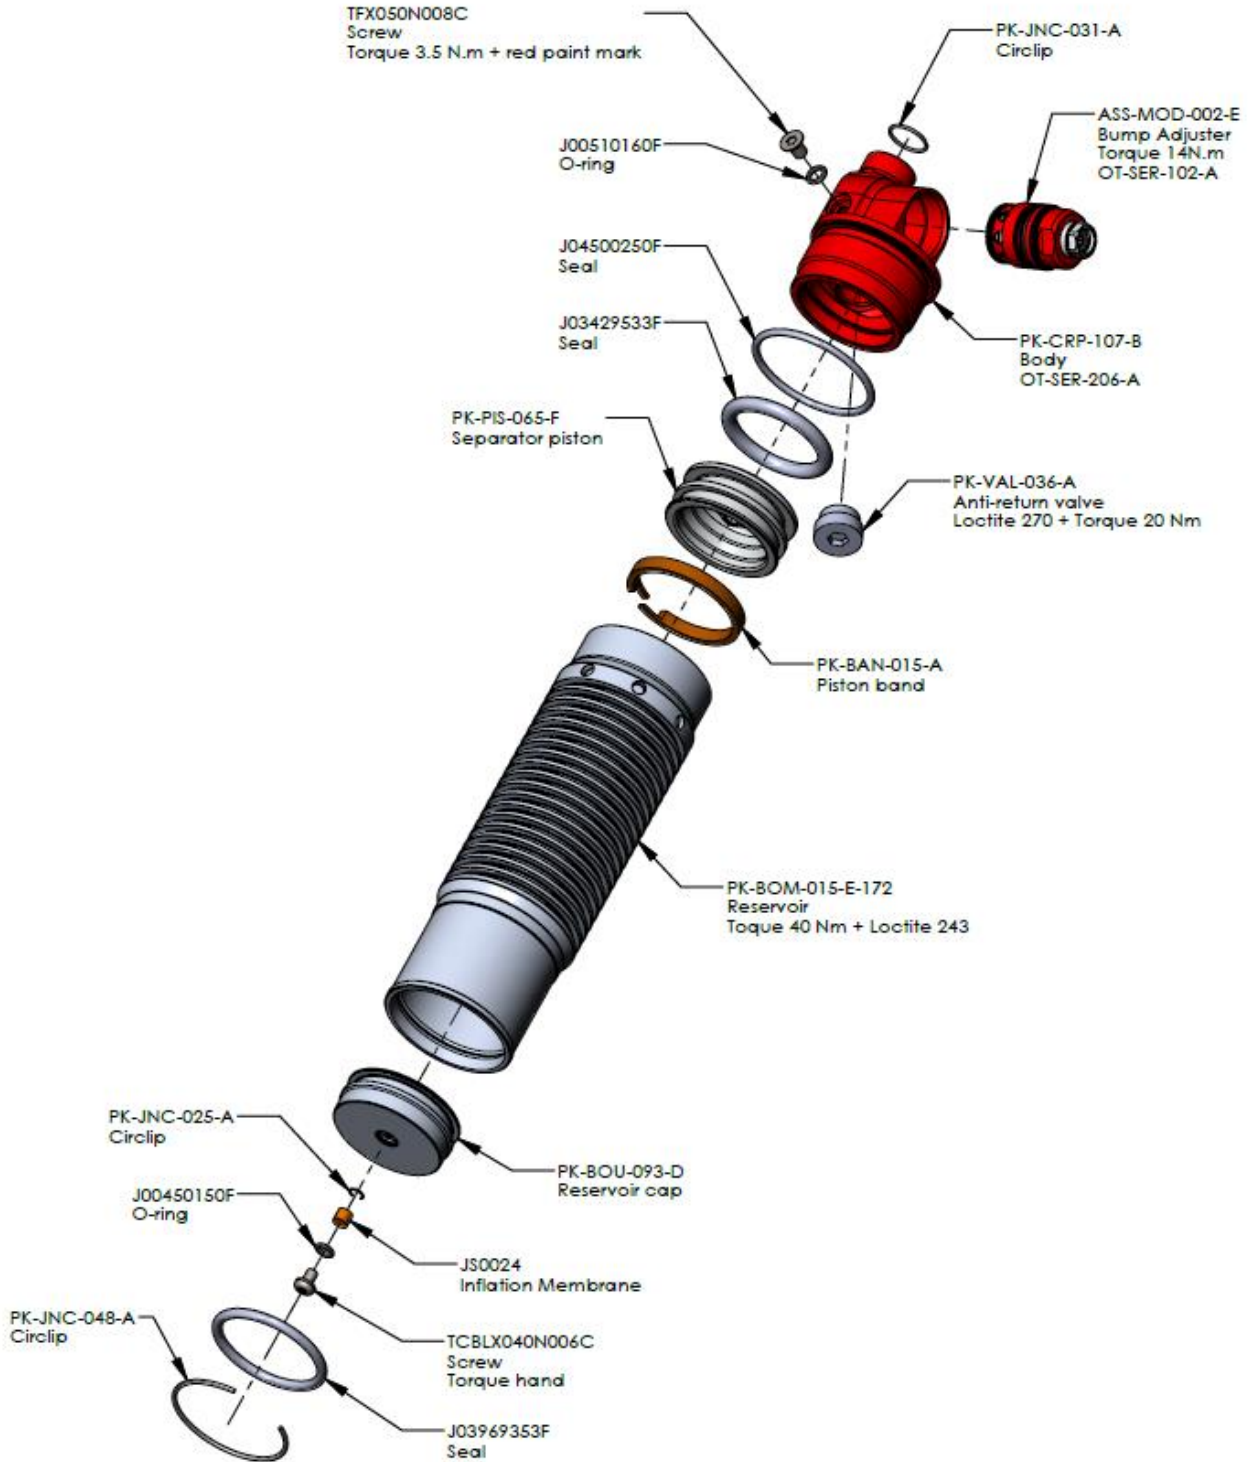

4. ASS-BON-002-B