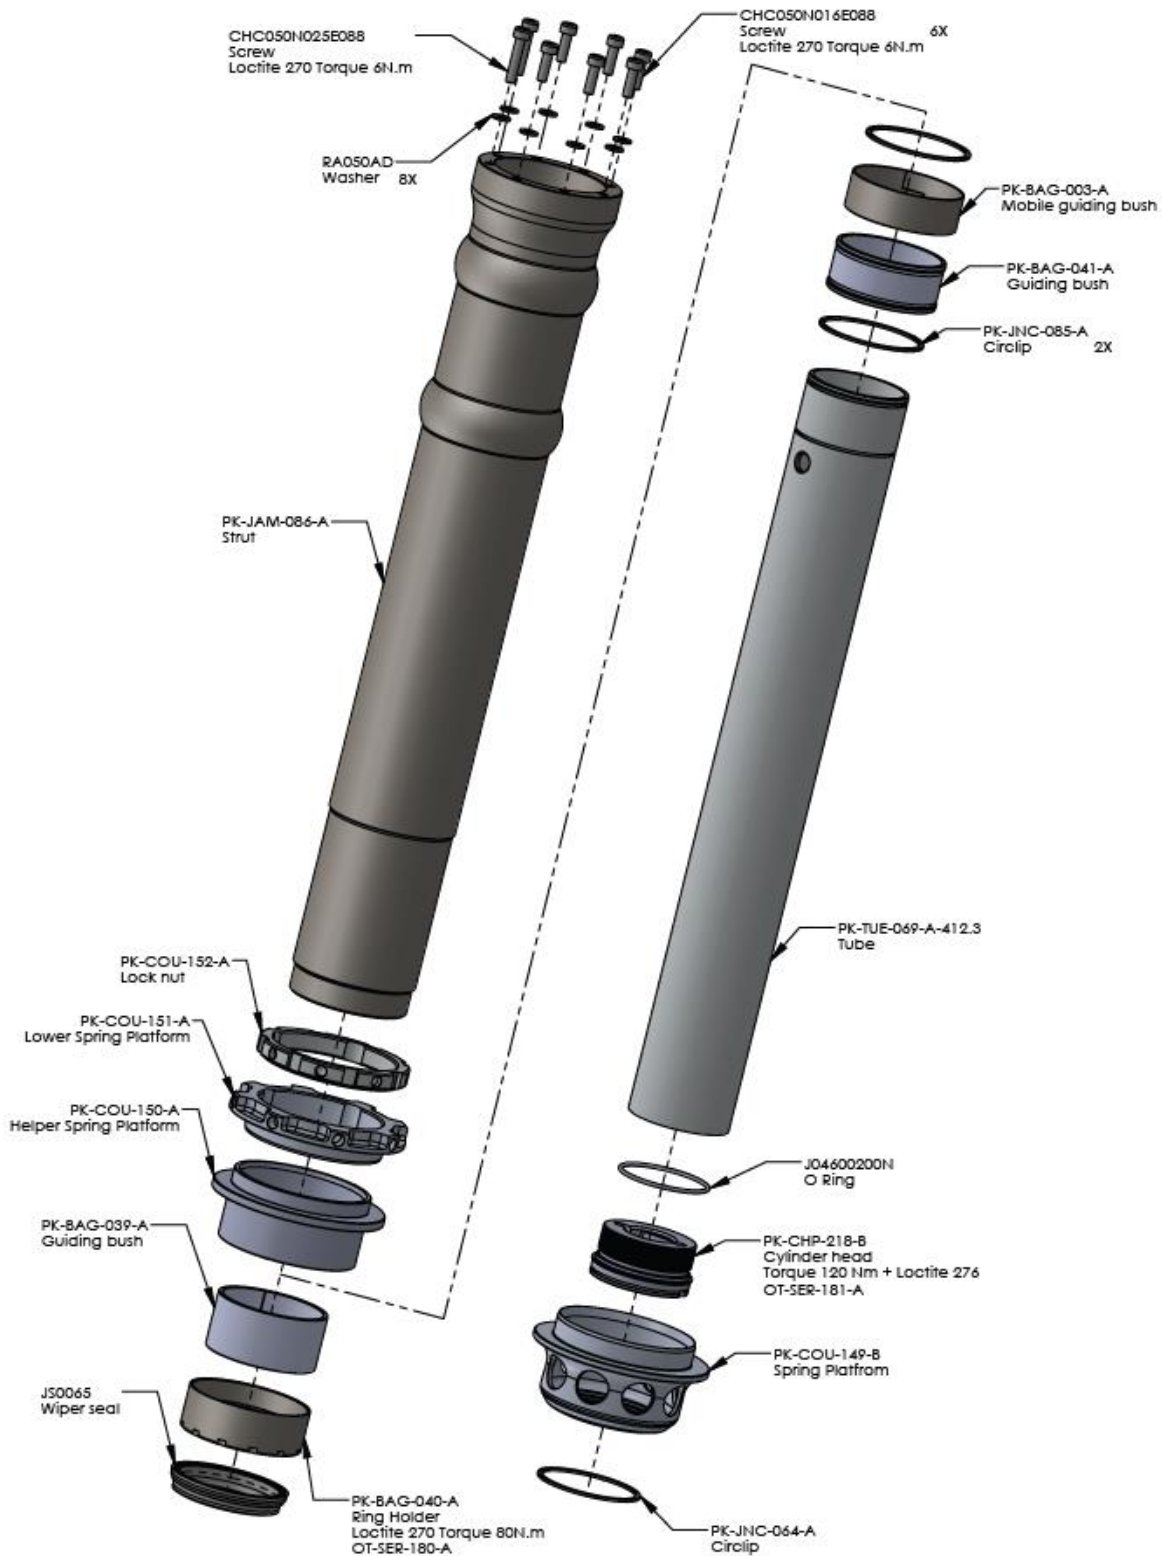

Chapt I: Front Damper

1. Recap

2. Front Tube Assembly

3. Front Rod Assembly

4. Front Strut Assembly

Chapt II: Rear Damper

1. Recap

2. Rear Tube Assembly

Product	Part No
TOOL	OT-SER-206-A
TOOL	OT-ASB-067-A
TOOL	OT-SER-102-A
TOOL	OT-SER-198-B
TOOL	OT-MOR-002-A
TOOL	OT-SER-150-A
TOOL	OT-MOR-010-A
TOOL	OT-ASB-045-A
OIL	PK-OIL-001-A
GAS	NITROGEN

2. Valving

Product	Part No	Datas
GAS	NITROGEN	Pressure = ???
SPRING	PK-SPG-038-XXX	XXX= ???