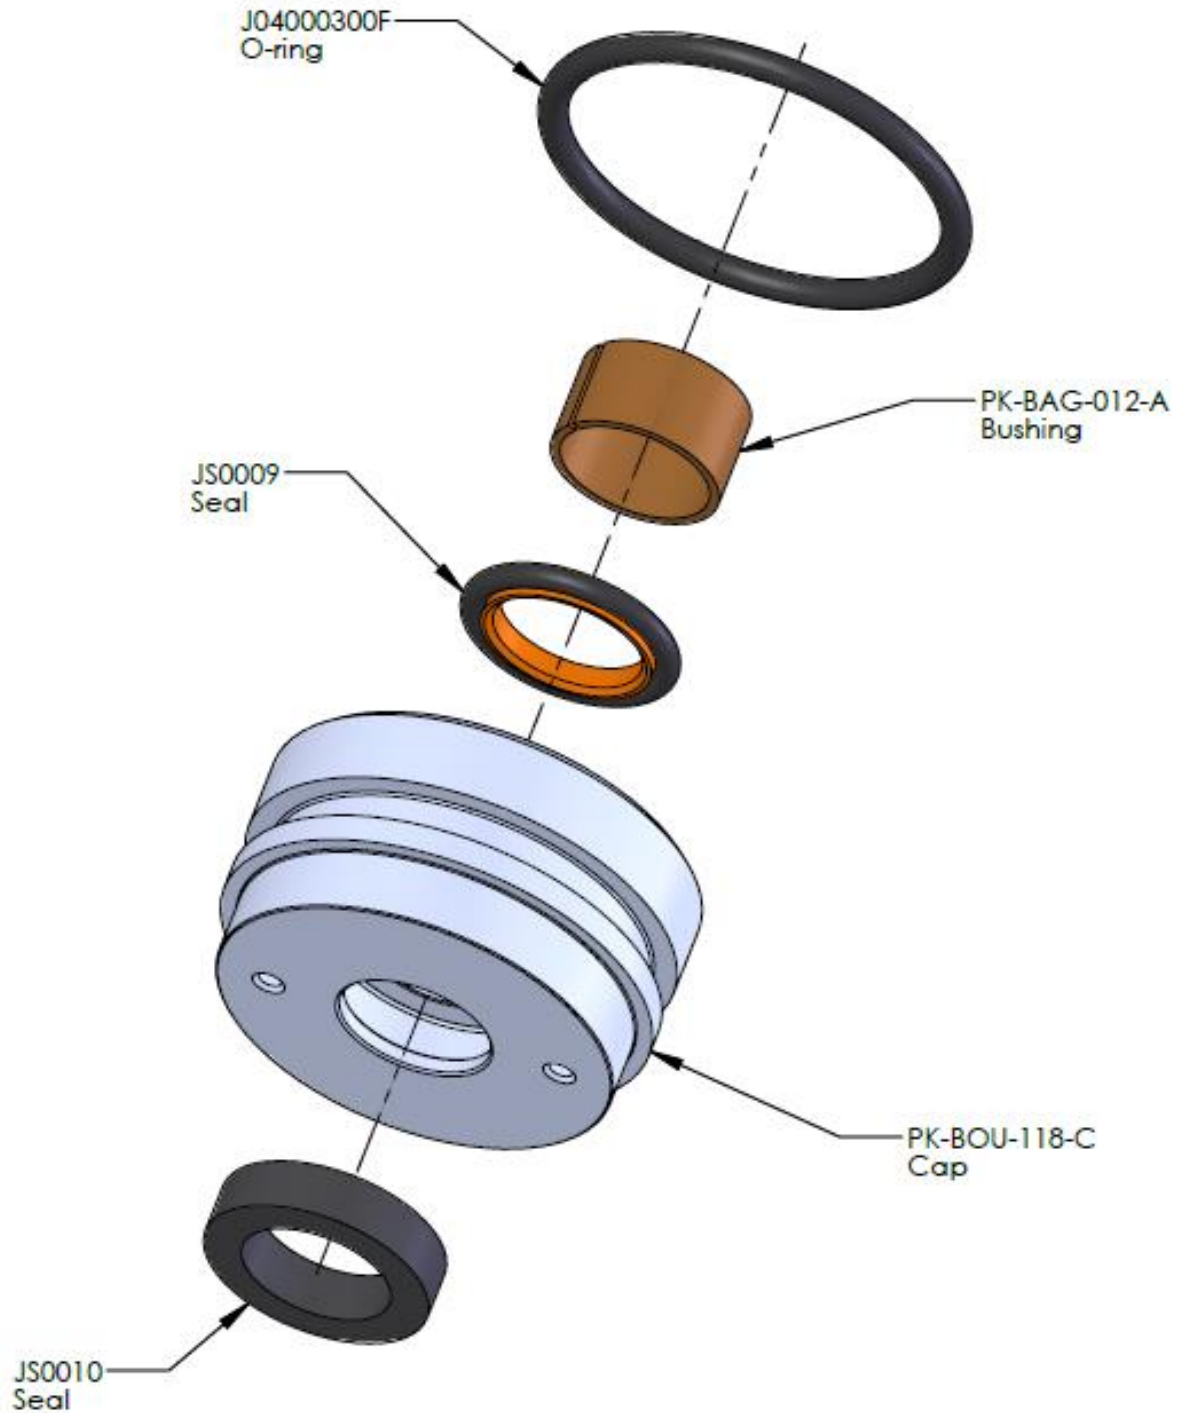

2. ASS-BOU-005-B