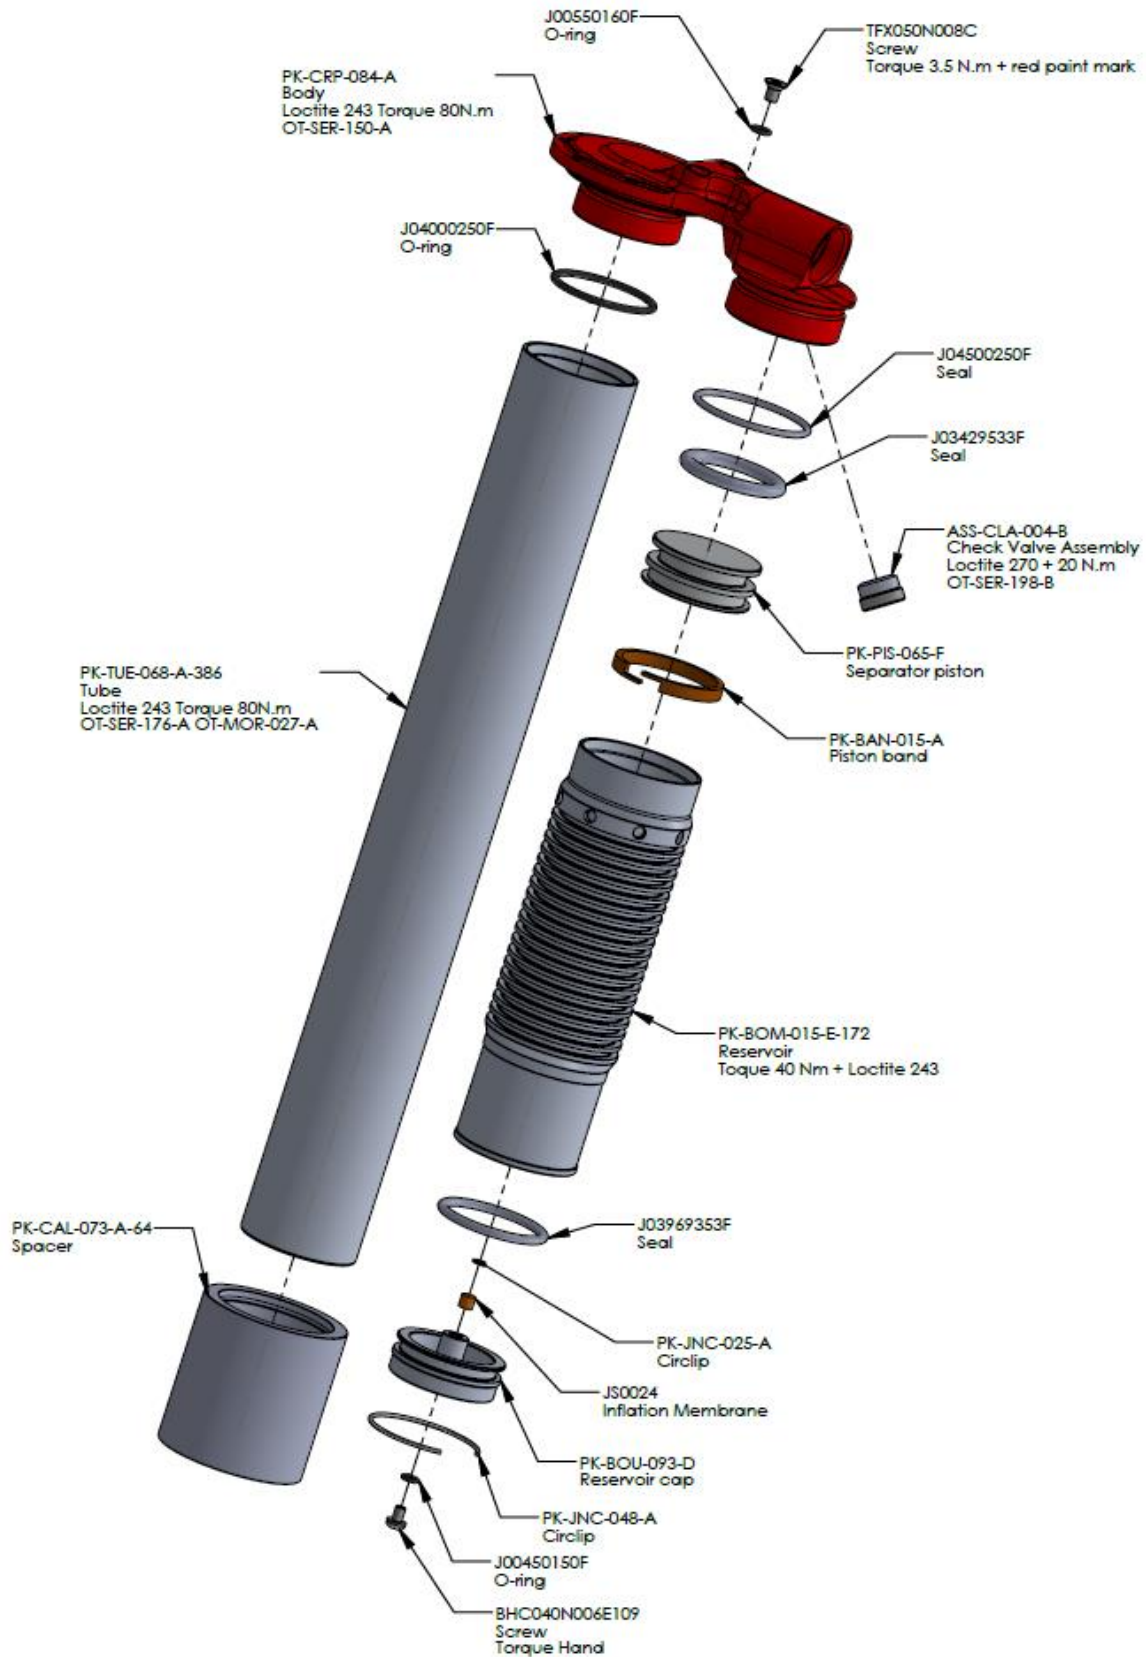

Porsche 911 Extreme

Front: AA-RDL-0087-7

Rear: AA-RDL-0087-8

[PL]-PKM-PORSCHE-911-EXTREME

14/11/2024

Table of contents

Chapt I :	Front Damper	3
1.	Recap	3
2.	Front Tube Assembly	4
3.	Front Rod Assembly	5
4.	Front Strut Assembly	6
Chapt II :	Rear Damper.....	7
1.	Recap	7
2.	Rear Tube Assembly	8
3.	Rear Rod Assembly	9
Chapt III :	Subset	10
1.	ASS-MOD-002-E	10
2.	ASS-BOU-005-B	11
3.	ASS-CLA-007-A	12
4.	ASS-BON-002-B	13
Chapt IV :	Other	14
1.	Tools	14
2.	Valving	14
Chapt V :	Versioning.....	14
Chapt VI :	Notes	15

Chapt I: Front Damper

1. Recap

2. Front Tube Assembly

3. Front Rod Assembly

4. Front Strut Assembly

Chapt II: Rear Damper

1. Recap

2. Rear Tube Assembly

Product	Part No
TOOL	OT-SER-206-A
TOOL	OT-ASB-067-A
TOOL	OT-SER-102-A
TOOL	OT-SER-198-B
TOOL	OT-MOR-002-A
TOOL	OT-SER-150-A
TOOL	OT-MOR-010-A
TOOL	OT-ASB-045-A
OIL	PK-OIL-001-A
GAS	NITROGEN

2. Valving

Product	Part No	Datas
GAS	NITROGEN	Pressure = ???
SPRING	PK-SPG-038-XXX	XXX= ???