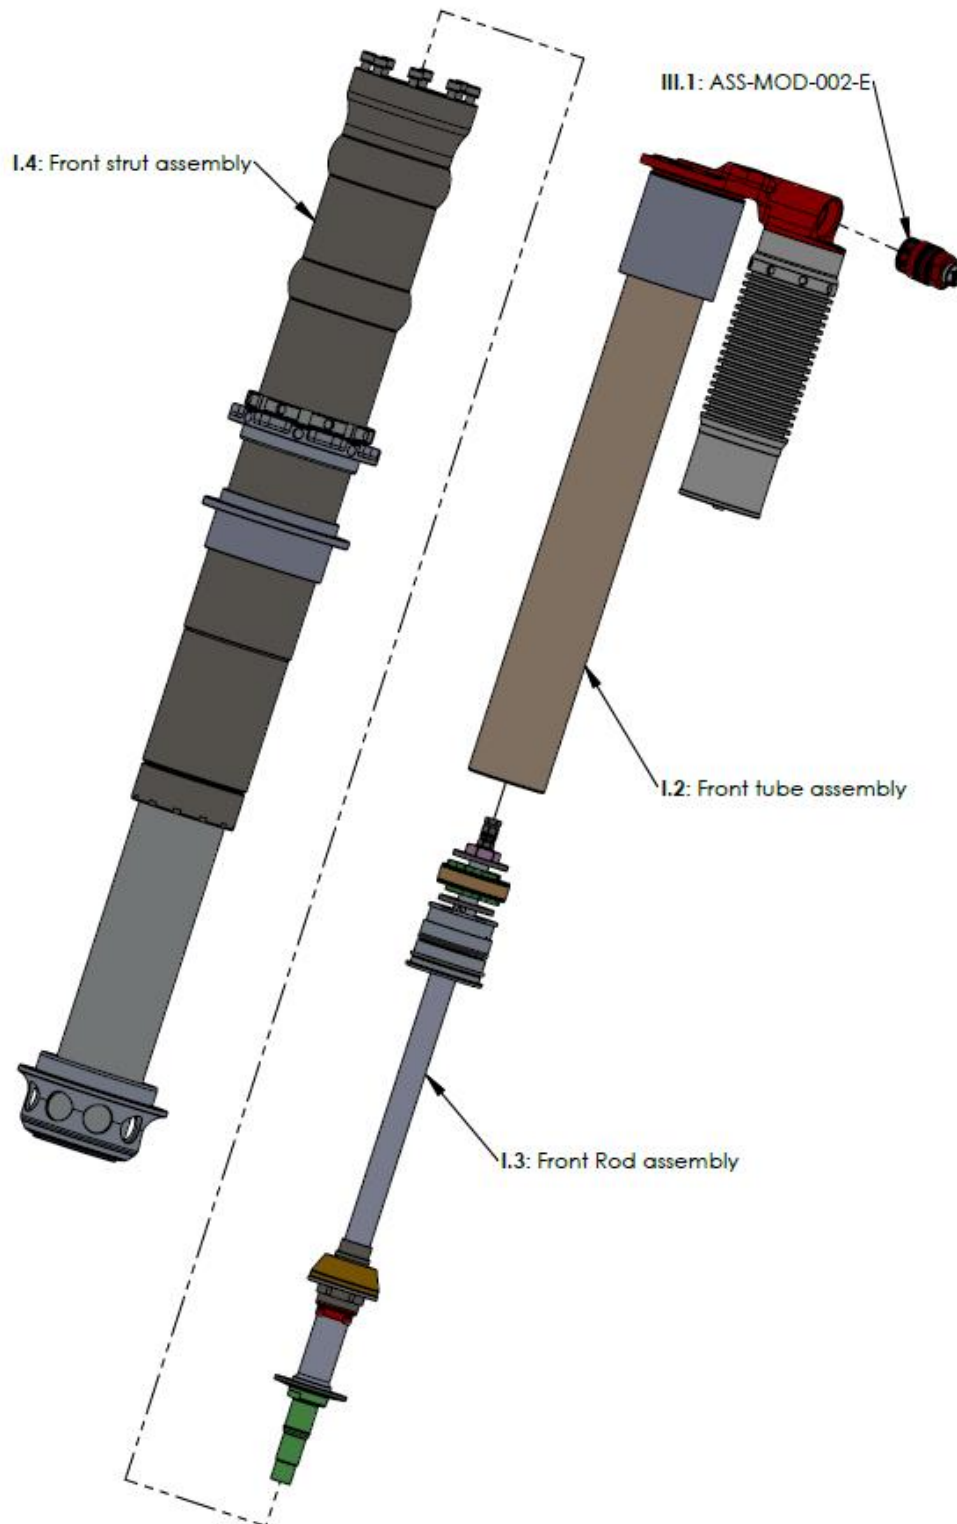

Porsche 911 Extreme

Front: AA-RDL-0087-7

Rear: AA-RDL-0087-8

[PL]-PKM-PORSCHE-911-EXTREME

14/11/2024

Table of contents

Chapt I :	Front Damper	3
1.	Recap	3
2.	Front Tube Assembly	4
3.	Front Rod Assembly	5
4.	Front Strut Assembly	6
Chapt II :	Rear Damper.....	7
1.	Recap	7
2.	Rear Tube Assembly	8
3.	Rear Rod Assembly	9
Chapt III :	Subset	10
1.	ASS-MOD-002-E	10
2.	ASS-BOU-005-B	11
3.	ASS-CLA-007-A	12
4.	ASS-BON-002-B	13
Chapt IV :	Other	14
1.	Tools	14
2.	Valving	14
Chapt V :	Versioning.....	14
Chapt VI :	Notes	15

Chapt I: Front Damper

1. Recap

2. Front Tube Assembly

3. Front Rod Assembly

4. Front Strut Assembly

Chapt II: Rear Damper

1. Recap

2. Rear Tube Assembly

Product	Part No
TOOL	OT-SER-206-A
TOOL	OT-ASB-067-A
TOOL	OT-SER-102-A
TOOL	OT-SER-198-B
TOOL	OT-MOR-002-A
TOOL	OT-SER-150-A
TOOL	OT-MOR-010-A
TOOL	OT-ASB-045-A
OIL	PK-OIL-001-A
GAS	NITROGEN

2. Valving

Product	Part No	Datas
GAS	NITROGEN	Pressure = ???
SPRING	PK-SPG-038-XXX	XXX= ???